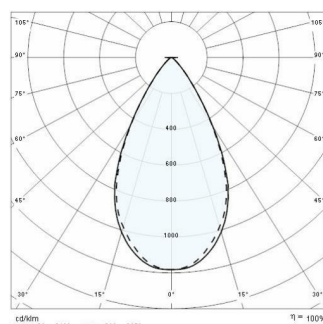

Photometric data