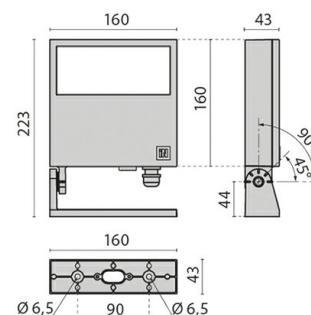

FOCUS+1 C/W

Part number	305106
Lampholder:	LED
Light Source:	LED
Wattage:	18 W
Finish:	AN-96 / Anthracite gray / Textured
Insulation class:	I
Degree of protection:	IP66
IK-J-xxIP:	IK06 1J xx3
CRI:	70
Kelvin:	4000
Power factor:	COSφ ≥ 0,9
EEL:	A1
Optic:	Wide Circle Intensive Reflector
Optic Beam:	56°
Lightsource lumen output:	1880 lm
Luminaire lumen output:	1320 lm
L:	L70
B:	B10
Lifetime:	60000 h
Ta MIN luminaire:	-25°
Ta MAX luminaire:	35°

Description

- LED floodlight for indoor and outdoor lighting, comprising:
- Die-cast painted aluminium housing and trim
 - Adjustable mounting bracket made of die-cast aluminium, painted
 - Extra-clear flat tempered glass diffuser with internal screen printing
 - Circular optic
 - High power LEDs with next generation high intensity light beam
 - Silicone gasket
 - Stainless steel locking screws
 - Waterproof cable gland M16x1.5 for cables Ø 5- Ø 10 mm
 - Technopolymer peg available for anchoring to the ground
 - Photometric data measure according to UNI EN 13032-4 and IES LM-79-08

Photometric data

Technical drawings

OPTIONAL ACCESSORIES

FOCUS+ 1

700191
Ground spike